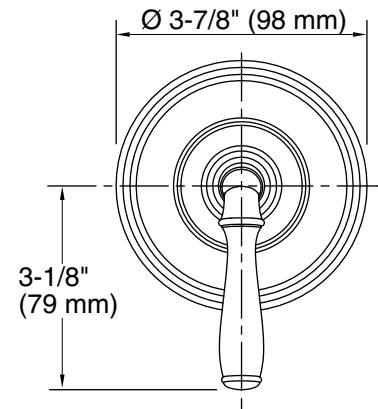

K-T10358

Technical Information

All product dimensions are nominal.

Notes

Install this product according to the installation guide.

ADA, OBC, CSA B651 compliant when installed to the specific requirements of these regulations.