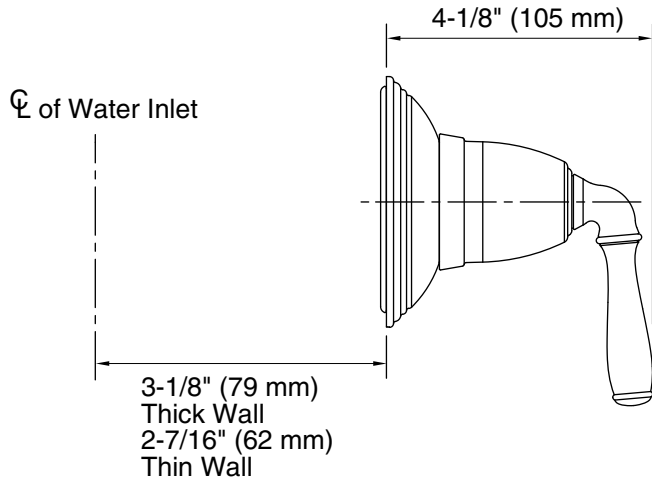

K-T10358

Technical Information

All product dimensions are nominal.

Notes

Install this product according to the installation guide.

ADA, OBC, CSA B651 compliant when installed to the specific requirements of these regulations.